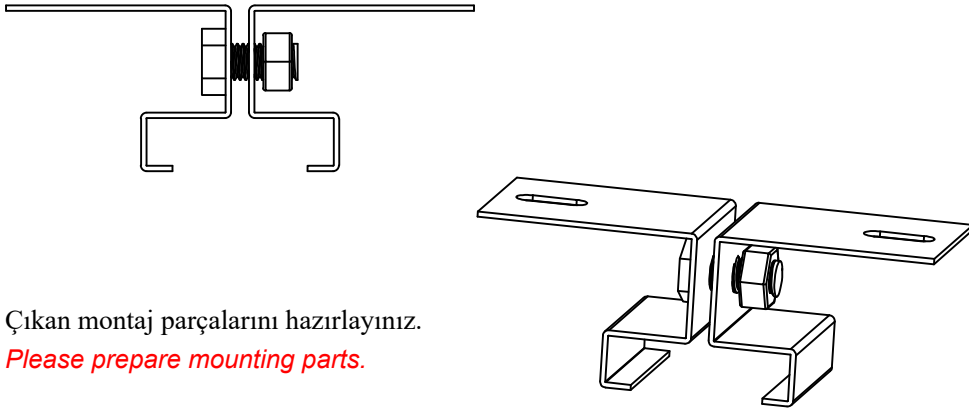

CE

EAC

Montaja Hazırlık / *Preparing for Assembling*

①

Çıkan montaj parçalarını hazırlayınız.
Please prepare mounting parts.

②