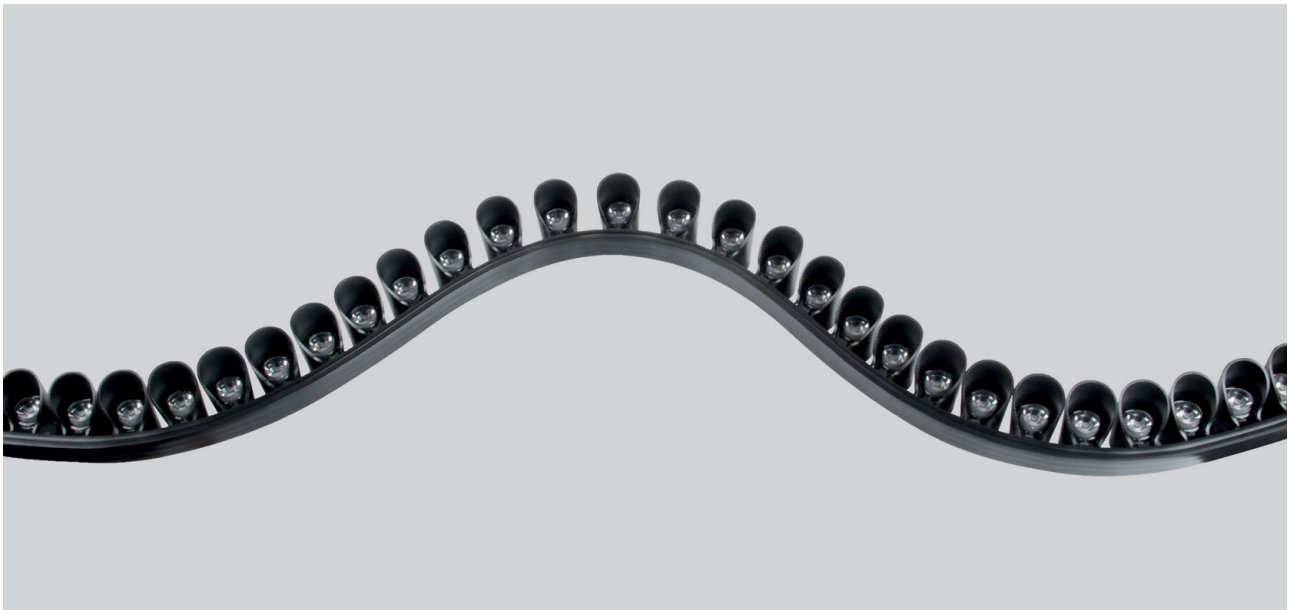

OSL

Wallwasher

The OSL fixture is specifically developed to deliver superior performance in tree lighting. Designed to minimize glare, it provides both aesthetic appeal and efficient illumination. Its flexible structure and versatile mounting components enable easy installation around trees, effectively lighting natural spaces while preserving their ambiance. With a high protection rating against water and dust, OSL ensures maximum durability even under harsh weather conditions. Offering an eco-friendly solution with low energy consumption, this fixture is ideal for parks, gardens, and walking paths.

OSL

Code	Luminous Flux	LEDs / Meter	System Power	Weight
OSL	65 lm/W	28pcs/1.2m	45W/1.2m	1.05kg/1.2m

Body: Flexible
Lens: PMMA

Voltage: 24VDC
Beam Angle: 15° - 30° - 50°
15°x25° - 15°x45°

Color Temperature: 2700K-3000K-3500K-4000K-6500K
Led: Mid-Power