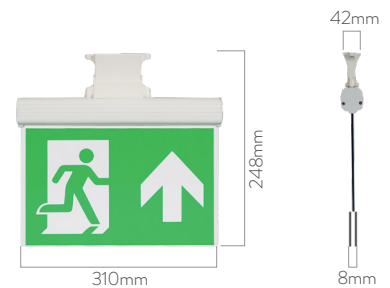

LXT

Exit and Emergency

Litpa emergency exit and guidance luminaire is a reliable luminaire option with high quality material structure and technical specifications. Suitable for single face and double face use. Suitable for many areas of use, from offices to meeting rooms, shopping centers to schools.

RAL COLORS
Std.

9016

LXT

IP40  

Code	Luminous Flux	System Power	Voltage Range	Colour Temperature	Led	Weight
LXT	95 lm	3W	220~240 VAC	6000K	Mid-Power	0.7 Kg

Body: Aluminum extrusion and plastic

Diffuser: Plexiglass

Environment: Wall and ceiling surface

Battery: 1.2Vdc 1.000mAh durable Ni-Cd

Viewing Distance: 15-30m

Working Temperature: -5°C +45°C

Charging Time: 24hrs

Decharging Time: 3hrs

Class: I

BOX DIMENSIONS
35x23x9 cm