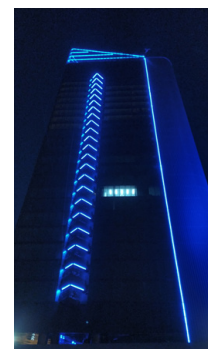

## Led Tube

LDD is a series of luminaires designed specifically for decorative applications. Meticulously crafted, these fixtures feature a durable polycarbonate body, IP66-rated protection, an IP67 connector system, and a modular card structure, all incorporating high-quality LEDs. For achieving elegant decorative lighting effects in buildings, LDD offers a reliable and long-lasting solution with no foreseeable issues. Additionally, it provides customization options, including various light colors to suit diverse preferences.