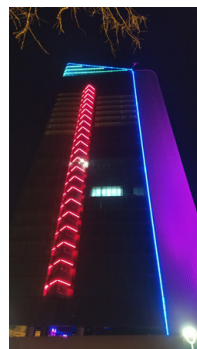

## Led Tube

LDD is a series of luminaires designed specifically for decorative applications. Meticulously crafted, these fixtures feature a durable polycarbonate body, IP66-rated protection, an IP67 connector system, and a modular card structure, all incorporating high-quality LEDs. For achieving elegant decorative lighting effects in buildings, LDD offers a reliable and long-lasting solution with no foreseeable issues. Additionally, it provides customization options, including various light colors to suit diverse preferences.