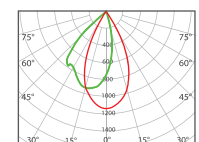

**Beam Angle:** Asymmetrical

**Voltage:** 220~240 VAC

**Driver:** Included

**Color Temperature:** 2700-3000-4000-5000-6500K

**Led:** COB

Ø 105mm

90mm

Ø 105mm

**Cut-Out** Ø95mm

**BOX DIMENSIONS**  
11x11x10 cm

**BOX WEIGHT**  
0.7 kg

cd/klm  
— CO - C180 — C90 - C270

RAL COLORS

Std.

9016

Opt.