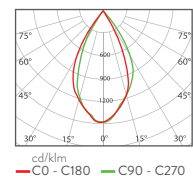

Code	Luminous Flux	System Power	Weight
DL2010/S/5	450 lm	5 W	0.5 Kg
DL2010/S/10	900 lm	10 W	0.5 Kg
DL2010/S/15	1350 lm	15 W	0.5 Kg

**Body:** Aluminum Injection Frame

**Reflector:** Aluminum

**Cooler:** Aluminum injection

**Beam Angle:** Symmetrical

**Voltage:** 220~240 VAC

**Driver:** Included

**Color Temperature:** 2700-3000-4000-5000-6500K

**Led:** COB

**Cut-Out** Ø95mm

  
**BOX DIMENSIONS**  
 11x11x10 cm

  
**BOX WEIGHT**  
 0.7 kg

**Beam Angle:** Asymmetrical

**Voltage:** 220~240 VAC

**Driver:** Included

**Color Temperature:** 2700-3000-4000-5000-6500K

**Led:** COB

Ø 105mm

90mm

Ø 105mm