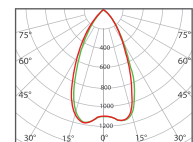

cd/klm
— CO - C180 — C90 - C270