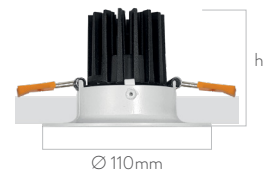

Code	Luminous Flux	System Power	Weight
DR1/5	600 lm	5 W	0.3 Kg
DR1/10	1.050 lm	10 W	0.3 Kg
DR1/15	1.575 lm	15 W	0.35 Kg

Frame: Aluminum Injection

Reflector: PC

Driver: Included

Beam Angle: 55°

Voltage: 220~240 VAC

Color Temperature: 2700-3000-4000-5000-6500K, TW

Led: COB

ACCESSORY

Honeycomb Louvre

h (mm)		
DR1/5	DR1/10	DR1/15
65mm	65mm	85mm

Cut-Out Ø 90mm

BOX DIMENSIONS
30x44x15cm (6pcs)

BOX WEIGHT
2.5 kg (6pcs)