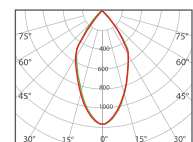

Color Temperature: 2700-3000-4000-5000-6500K, TW

Led: COB

ACCESSORY

Honeycomb Louvre

h (mm)		
DR1/5	DR1/10	DR1/15
65mm	65mm	85mm

Cut-Out Ø 90mm

BOX DIMENSIONS
30x44x15cm (6pcs)

BOX WEIGHT
2.5 kg (6pcs)