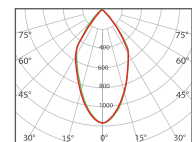

Color Temperature: 2700-3000-4000-5000-6500K
Led: COB

ACCESSORY

Honeycomb Louvre

h (mm)		
DR3/5	DR3/10	DR3/15
68mm	68mm	88mm

Cut-Out Ø 73mm

BOX DIMENSIONS
30x44x15cm (6pcs)

BOX WEIGHT
2 kg (6pcs)

cd/klm
— C0 - C180 — C90 - C270