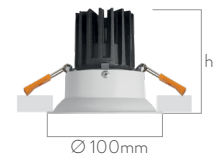

ACCESSORY

Honeycomb Louvre

h (mm)		
DR7/5	DR7/10	DR7/15
75mm	75mm	95mm

Cut-Out Ø 90mm

BOX DIMENSIONS
30x44x15cm (6pcs)

BOX WEIGHT
2.7 kg (6pcs)

cd/klm
— C0 - C180 — C90 - C270