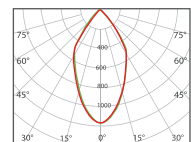

Color Temperature: 2700-3000-4000-5000-6500K, TW
Led: COB

Trimless(Optional)

h (mm)		
DR5/5	DR5/10	DR5/15
72mm	72mm	92mm

Cut-Out Ø 90mm

ACCESSORY

Honeycomb Louvre

BOX DIMENSIONS
30x44x15cm (6pcs)

BOX WEIGHT
2.7 kg (6pcs)