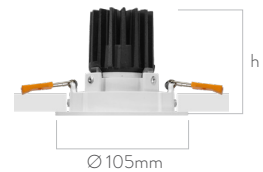

Code	Luminous Flux	System Power	Weight
DR1/5	600 lm	5 W	0.3 Kg
DR1/10	1.050 lm	10 W	0.3 Kg
DR1/15	1.575 lm	15 W	0.35 Kg

Frame: Aluminum Injection

Reflector: PC

Driver: Included

Beam Angle: 55°

Voltage: 220~240 VAC

Frame: Aluminum Injection
Reflector: PC

Voltage: 220~240 VAC
Driver: Included

Color Temperature: 2700-3000-4000-5000-6500K,TW
Led: COB

ACCESSORY

Honeycomb Louvre

h (mm)		
DR2/5	DR2/10	DR2/15
72mm	72mm	92mm