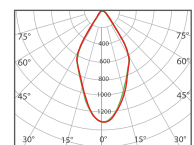

cd/klm
— C0 - C180 — C90 - C270