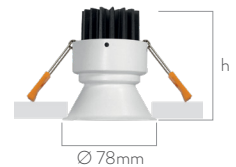

Cut-Out Ø 72mm

BOX DIMENSIONS
30x44x15cm (6pcs)

BOX WEIGHT
2 kg (6pcs)