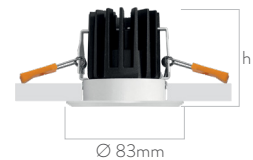

Cut-Out Ø 73mm

BOX DIMENSIONS
30x44x15cm (6pcs)

BOX WEIGHT
2 kg (6pcs)