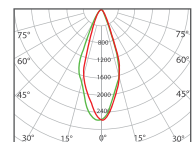

Color Temperature: 2700-3000-4000-5000-6500K, TW
Led: COB

ACCESSORY

Honeycomb Louvre

h (mm)		
DR6/5	DR6/10	DR6/15
78mm	78mm	98mm

Cut-Out Ø 72mm

BOX DIMENSIONS
30x44x15cm (6pcs)

BOX WEIGHT
2 kg (6pcs)

cd/klm
— CO - C180 — C90 - C270