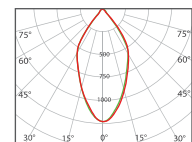

ACCESSORY

Honeycomb Louvre

h (mm)		
DR7/5	DR7/10	DR7/15
75mm	75mm	95mm

Cut-Out Ø 90mm

BOX DIMENSIONS
30x44x15cm (6pcs)

BOX WEIGHT
2.7 kg (6pcs)

cd/klm
— C0 - C180 — C90 - C270