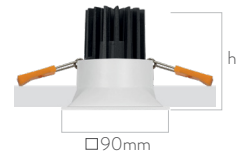

Voltage: 220~240 VAC
Driver: Included

Color Temperature: 2700-3000-4000-5000-6500K, TW
Led: COB

ACCESSORY

Honeycomb Louvre

h (mm)		
DR4/5	DR4/10	DR4/15
70mm	70mm	90mm

Cut-Out 80x80mm

BOX DIMENSIONS
30x44x15cm (6pcs)