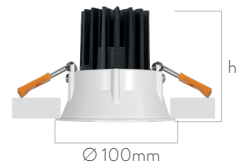

Color Temperature: 2700-3000-4000-5000-6500K, TW
Led: COB

Trimless(Optional)

h (mm)		
DR5/5	DR5/10	DR5/15
72mm	72mm	92mm

Cut-Out Ø 90mm

ACCESSORY

Honeycomb Louvre

BOX DIMENSIONS
30x44x15cm (6pcs)

BOX WEIGHT
2.7 kg (6pcs)