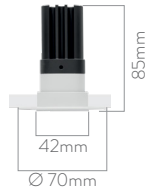

Code	Cut-Out
AGS1	Ø 62mm

BOX DIMENSIONS
10x10x13cm

BOX WEIGHT
0.5Kg

RAL COLORS

Std.

9016

Opt.

9005

9006

AGS2

IP20

Code	Luminous Flux	System Power	Weight
AGS2	130lm	10W	0.25 Kg

Body: Aluminum
Reflector: Aluminum

Driver: Included
Voltage: 220~240 VAC

Color Temperature: 2700-3000-4000-5000-6500K
Led: COB

Code	Cut-Out
AGS2	Ø 52mm

RAL COLORS

Std.  9016
Opt.  9005

AGS3

IP20  

Code	Luminous Flux	System Power	Weight
AGS3/30	70lm	5W	0.1 Kg
AGS3/40	130lm	10W	0.15 Kg

Body: Aluminum
Reflector: Aluminum

Driver: Included
Voltage: 220~240 VAC

Color Temperature: 2700-3000-4000-5000-6500K
Led: Power Led

AGS3/30

AGS3/40

Code	Cut-Out
AGS3/30	Ø 32mm
AGS3/40	Ø 42mm

BOX DIMENSIONS
AGS3 7x7x15cm
AGS4 8x8x14cm

BOX WEIGHT
AGS3 0.2Kg
AGS4 0.3Kg