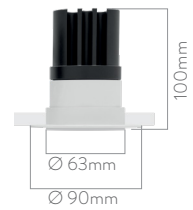

RAL COLORS

- Std.  9016
- Opt.  9005

AGS1

IP20  

Code	Luminous Flux	System Power	Weight
AGS1	500lm	15W	0.35 Kg

Body: Aluminum
Reflector: Aluminum

Driver: Included
Voltage: 220~240 VAC

Color Temperature: 2700-3000-4000-5000-6500K
Led: COB

Code	Cut-Out
AGS1	Ø 62mm

BOX DIMENSIONS
10x10x13cm

BOX WEIGHT
0.5Kg

RAL COLORS

Std.

9016

Opt.

9005

9006

AGS2

IP20

Code	Luminous Flux	System Power	Weight
AGS2	130lm	10W	0.25 Kg

Body: Aluminum
Reflector: Aluminum

Driver: Included
Voltage: 220~240 VAC

Color Temperature: 2700-3000-4000-5000-6500K
Led: COB

Code	Cut-Out
AGS2	Ø 52mm

RAL COLORS

Std.  9016
Opt.  9005

AGS3

IP20  

Code	Luminous Flux	System Power	Weight
AGS3/30	70lm	5W	0.1 Kg
AGS3/40	130lm	10W	0.15 Kg

Body: Aluminum
Reflector: Aluminum

Driver: Included
Voltage: 220~240 VAC

Color Temperature: 2700-3000-4000-5000-6500K
Led: Power Led