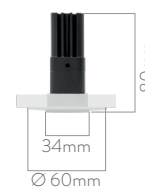

Code	Cut-Out
AGS1	Ø 62mm

BOX DIMENSIONS
10x10x13cm

BOX WEIGHT
0.5Kg

RAL COLORS

Std.

9016

Opt.

9005

9006

AGS2

IP20

Code	Luminous Flux	System Power	Weight
AGS2	130lm	10W	0.25 Kg

Body: Aluminum
Reflector: Aluminum

Driver: Included
Voltage: 220~240 VAC

Color Temperature: 2700-3000-4000-5000-6500K
Led: COB

Code	Cut-Out
AGS2	Ø 52mm

RAL COLORS

Std.  9016
Opt.  9005

AGS3

IP20  

Code	Luminous Flux	System Power	Weight
AGS3/30	70lm	5W	0.1 Kg
AGS3/40	130lm	10W	0.15 Kg

Body: Aluminum
Reflector: Aluminum

Driver: Included
Voltage: 220~240 VAC

Color Temperature: 2700-3000-4000-5000-6500K
Led: Power Led

AGS3/30

AGS3/40

Code	Cut-Out
AGS3/30	Ø 32mm
AGS3/40	Ø 42mm

BOX DIMENSIONS
AGS3 7x7x15cm
AGS4 8x8x14cm

BOX WEIGHT
AGS3 0.2Kg
AGS4 0.3Kg