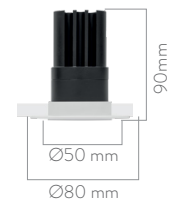

RAL COLORS

- Std.  9016
- Opt.  9005

AGS1

IP20  

Code	Luminous Flux	System Power	Weight
AGS1	500lm	15W	0.35 Kg

Body: Aluminum
Reflector: Aluminum

Driver: Included
Voltage: 220~240 VAC

Color Temperature: 2700-3000-4000-5000-6500K
Led: COB

Code	Cut-Out
AGS1	Ø 62mm

BOX DIMENSIONS
10x10x13cm

BOX WEIGHT
0.5Kg

RAL COLORS

Std.

9016

Opt.

9005

9006

AGS2

IP20

Code	Luminous Flux	System Power	Weight
AGS2	130lm	10W	0.25 Kg

Body: Aluminum
Reflector: Aluminum

Driver: Included
Voltage: 220~240 VAC

Color Temperature: 2700-3000-4000-5000-6500K
Led: COB

Code	Cut-Out
AGS2	Ø 52mm

RAL COLORS

Std.  9016
Opt.  9005

AGS3

IP20  

Code	Luminous Flux	System Power	Weight
AGS3/30	70lm	5W	0.1 Kg
AGS3/40	130lm	10W	0.15 Kg

Body: Aluminum
Reflector: Aluminum

Driver: Included
Voltage: 220~240 VAC

Color Temperature: 2700-3000-4000-5000-6500K
Led: Power Led