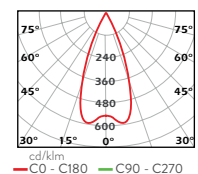

RAL COLORS

- Std.  9016
- Opt.  9005

AGS1

IP20  

Code	Luminous Flux	System Power	Weight
AGS1	500lm	15W	0.35 Kg

Body: Aluminum
Reflector: Aluminum

Driver: Included
Voltage: 220~240 VAC

Color Temperature: 2700-3000-4000-5000-6500K
Led: COB

9006

AGS2

IP20

Code	Luminous Flux	System Power	Weight
AGS2	130lm	10W	0.25 Kg

Body: Aluminum
Reflector: Aluminum

Driver: Included
Voltage: 220~240 VAC

Color Temperature: 2700-3000-4000-5000-6500K
Led: COB

Code	Cut-Out
AGS2	Ø 52mm

RAL COLORS

Std.  9016
Opt.  9005

AGS3

IP20  

Code	Luminous Flux	System Power	Weight
AGS3/30	70lm	5W	0.1 Kg
AGS3/40	130lm	10W	0.15 Kg

Body: Aluminum
Reflector: Aluminum

Driver: Included
Voltage: 220~240 VAC

Color Temperature: 2700-3000-4000-5000-6500K
Led: Power Led