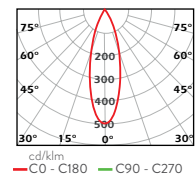

RAL COLORS

- Std.  9016
- Opt.  9005

AGS1

IP20  

Code	Luminous Flux	System Power	Weight
AGS1	500lm	15W	0.35 Kg

Body: Aluminum
Reflector: Aluminum

Driver: Included
Voltage: 220~240 VAC

Color Temperature: 2700-3000-4000-5000-6500K
Led: COB

Code	Cut-Out
AGS1	Ø 62mm

BOX DIMENSIONS
10x10x13cm

BOX WEIGHT
0.5Kg

RAL COLORS

Std.

9016

Opt.

9005

9006

AGS2

IP20

Code	Luminous Flux	System Power	Weight
AGS2	130lm	10W	0.25 Kg

Body: Aluminum
Reflector: Aluminum

Driver: Included
Voltage: 220~240 VAC

Color Temperature: 2700-3000-4000-5000-6500K
Led: COB

Code	Cut-Out
AGS2	Ø 52mm

RAL COLORS

Std.  9016
Opt.  9005

AGS3

IP20  

Code	Luminous Flux	System Power	Weight
AGS3/30	70lm	5W	0.1 Kg
AGS3/40	130lm	10W	0.15 Kg

Body: Aluminum
Reflector: Aluminum

Driver: Included
Voltage: 220~240 VAC

Color Temperature: 2700-3000-4000-5000-6500K
Led: Power Led